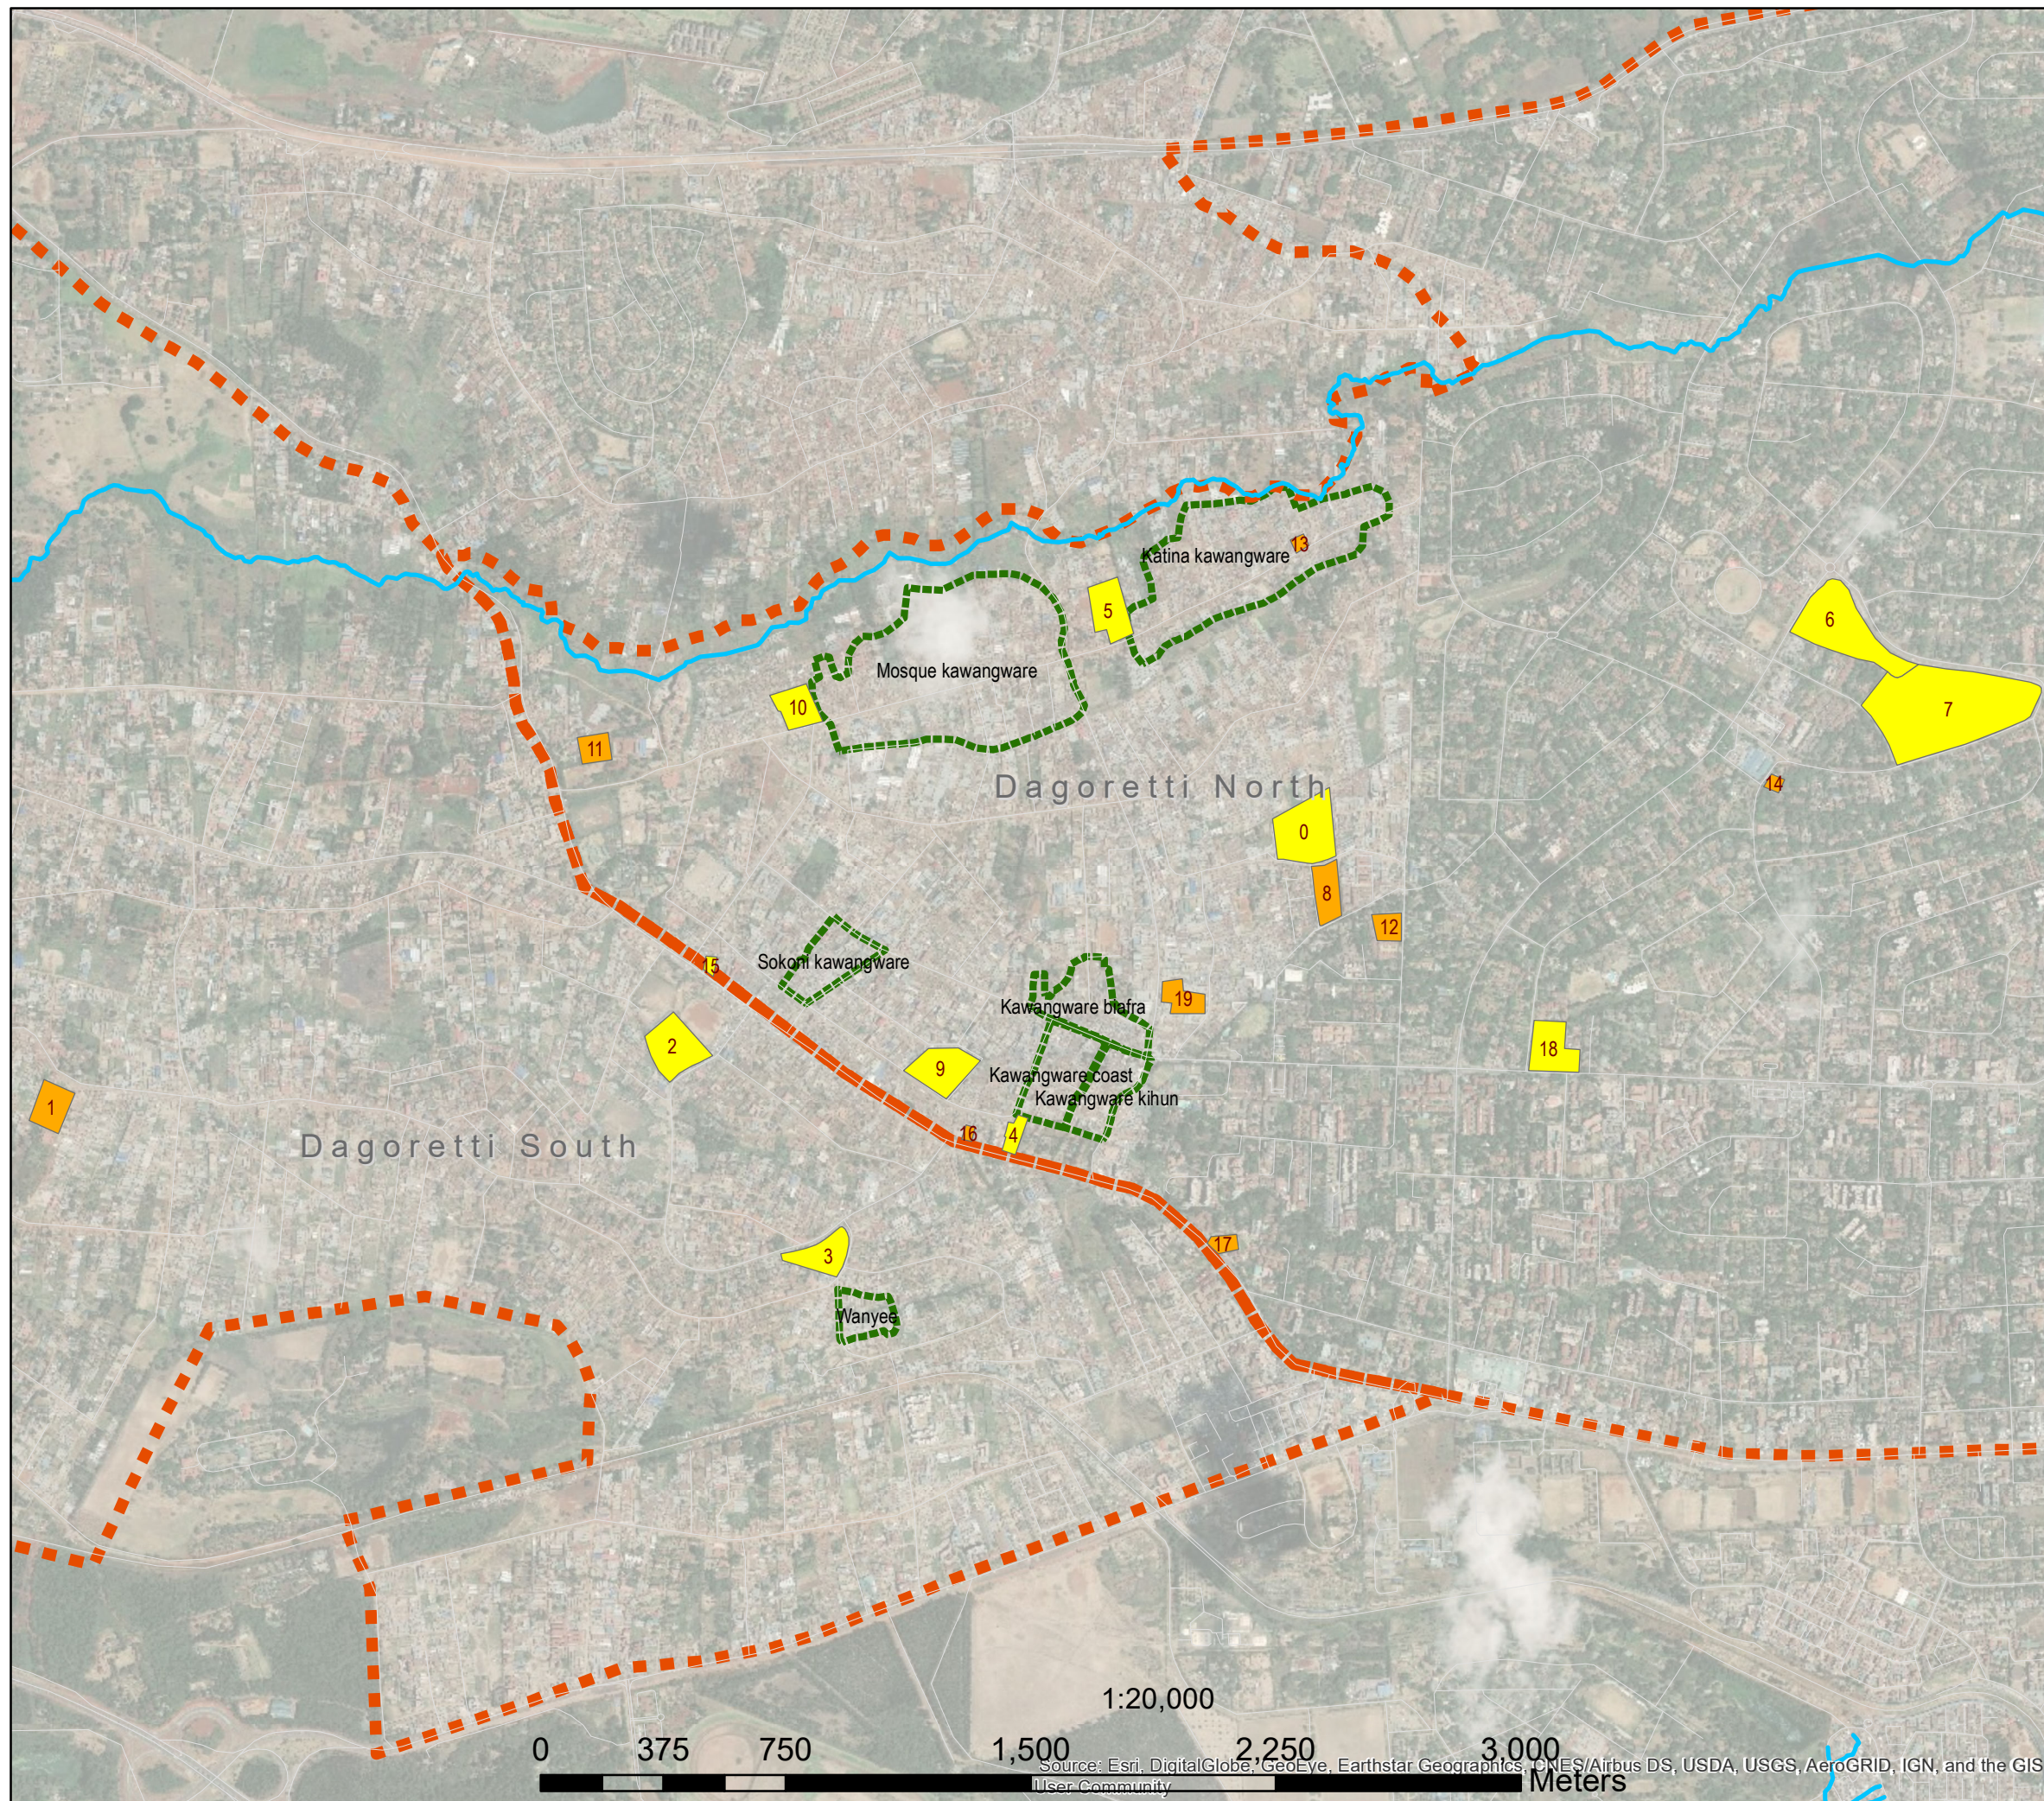

# POSSIBLE COVID 19 ISOLATION CENTRES TIMEFRAME OF OPERATION: KAWANGWARE

## Legend

### Possible Isolation Centres

Source: Esri, DigitalGlobe, GeoEye, Earthstar Geographics, CNES/Airbus DS, USDA, USGS, AeroGRID, IGN, and the GIS User Community