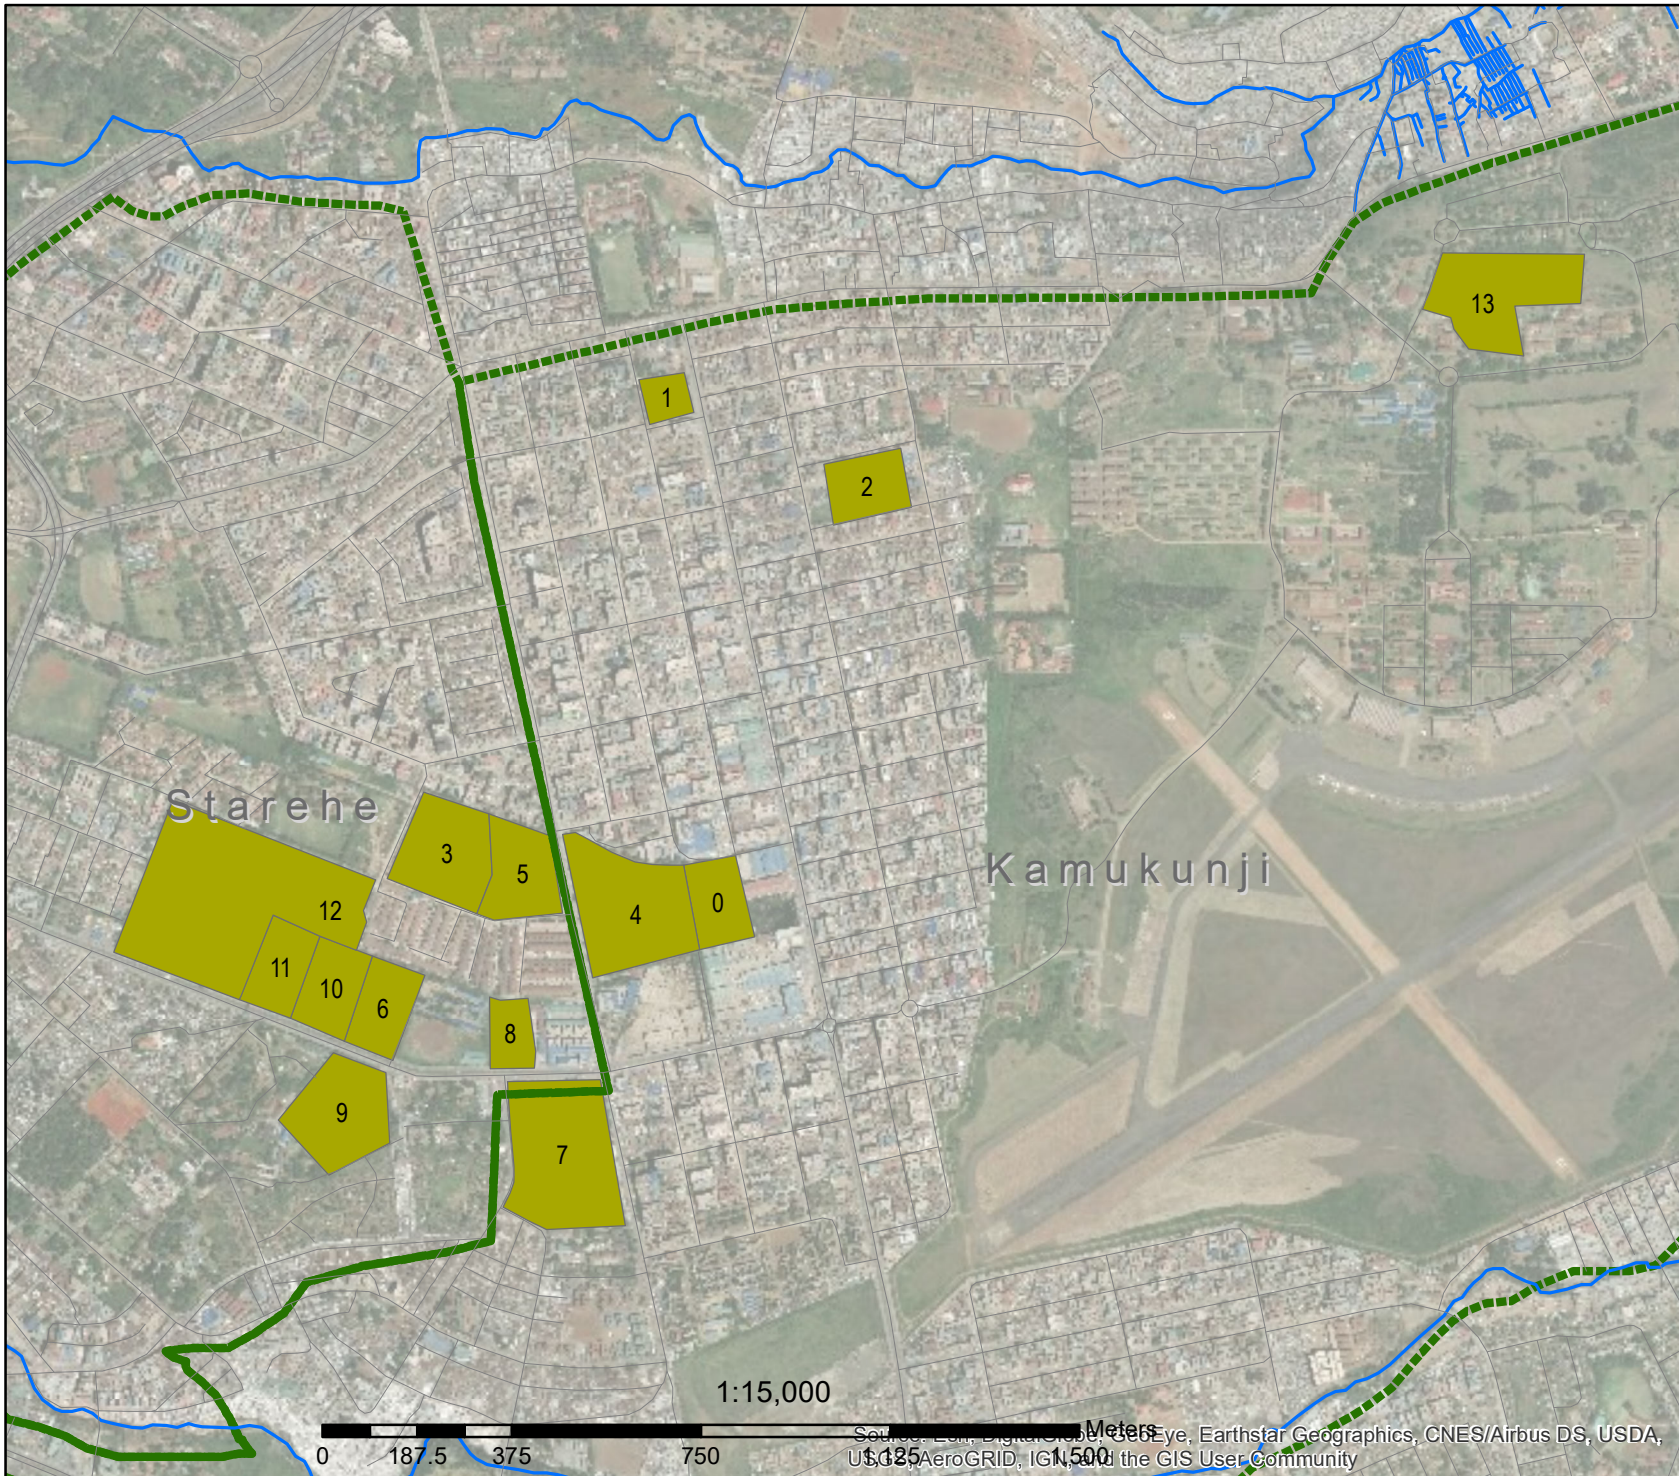

POSSIBLE COVID 19 ISOLATION CENTRES TIMEFRAME OF OPERATION: EASTLEIGH

Legend

- Roads
- Rivers and streams
- ▭ Sub- Counties

Possible isolation areas

Timeframe

- ▭ Short term

Code	Name
0	New Eastleigh pry sch
1	St. Teresas boys pry sch
2	St. Teresas boys sec sch
3	Pangani pry sch
4	Eastleigh high school
5	Ainsworth pry sch
6	Pumwani boys sec sch
7	Pumwani maternity hospital
8	Pumwani pry sch
9	Pumwani secondary school
10	DR. Agre pry school
11	St. Bridget catholic pry sch
12	Starehe boys centre and school
13	Moi Airbase pry school

Map prepared and produced by:
Slum Dwellers International,
(SDI-Kenya)